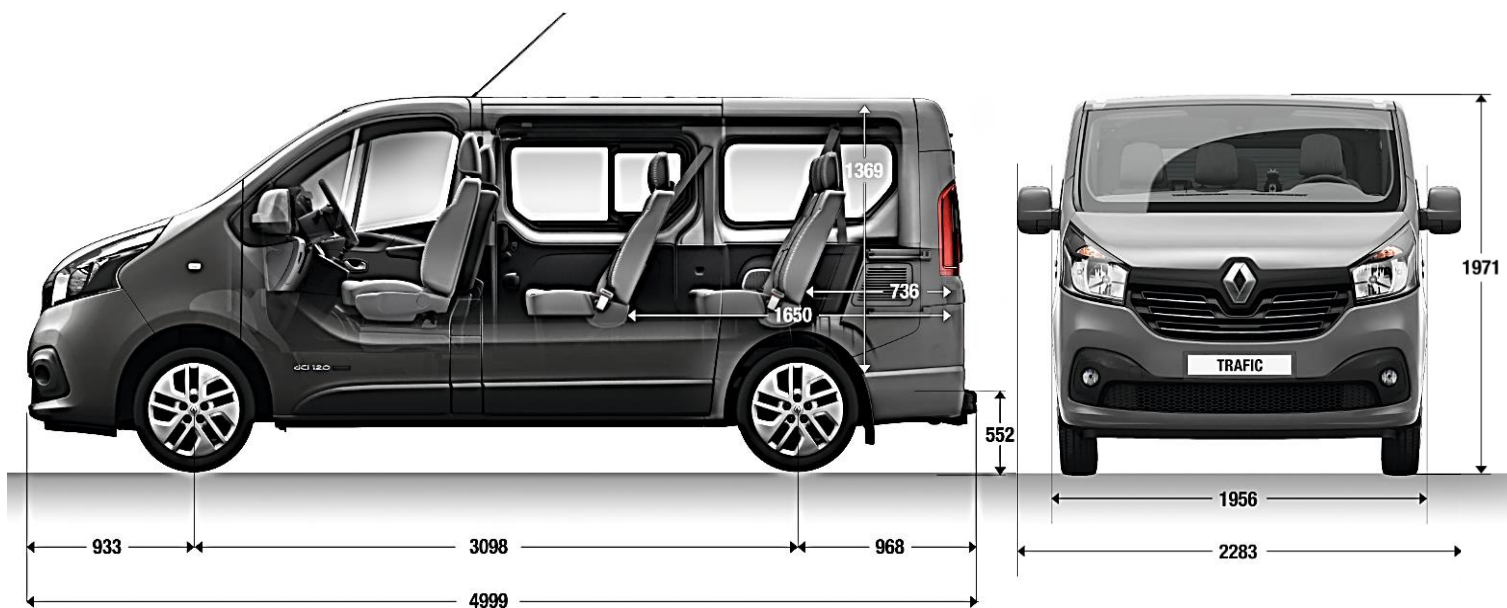

Renault TRAFIC Passenger