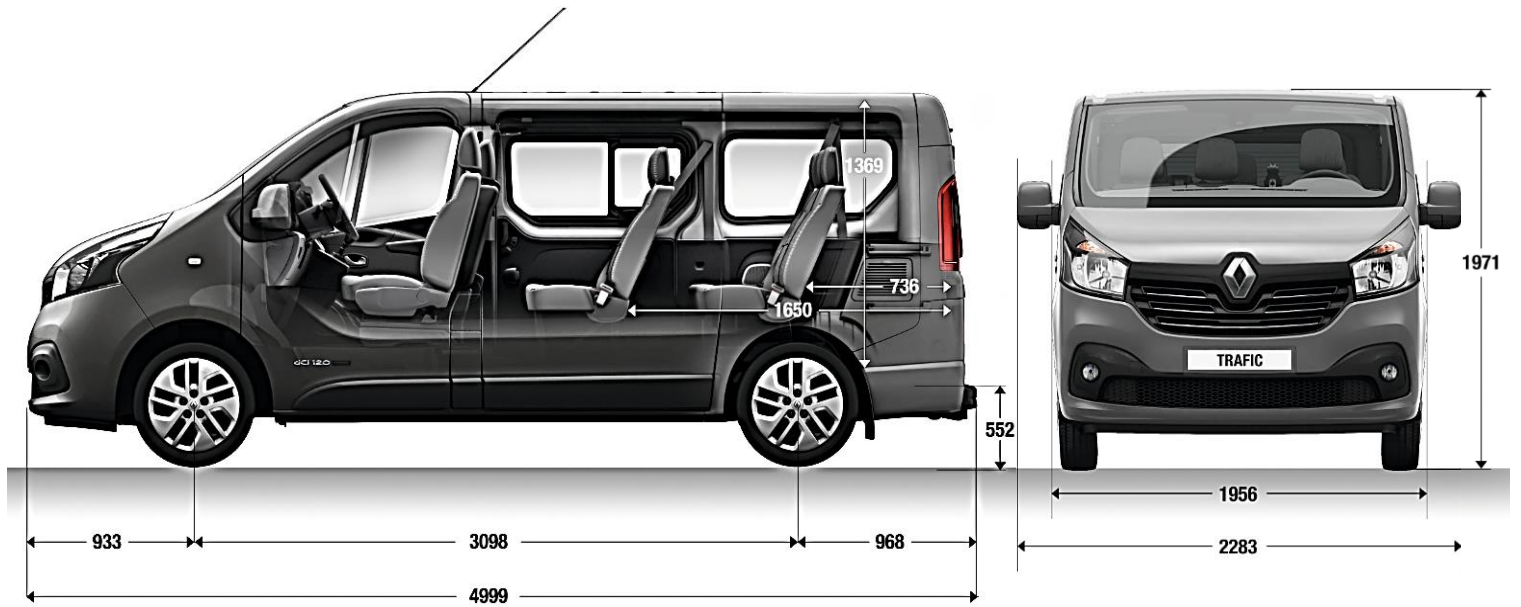

Renault TRAFIC Passenger