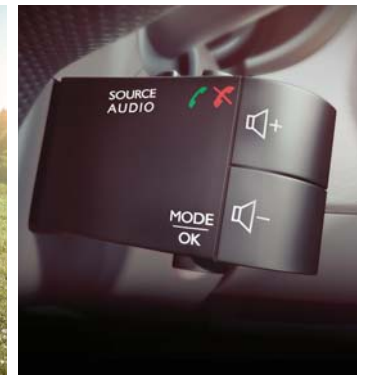

The **Renault LODGY STEPWAY**. Rishton ki sawaari.

Travel together in style

The styling of the Renault LODGY STEPWAY is both dynamic and eye-catching. The distinctive **jewel-studded front grille** along with terrain protectors (front and back) and attractive front fog lamps add to its aesthetic appeal. The muscular stance is further enhanced by **wheel arch cladding**, **door protection cladding with chrome accents** and sporty **R16 Panache alloy wheels**, which also lend it better control on the road. Additionally, the arrowhead tail lamps, stylish dark metal finish **dual-tone roof bars** and **STEPWAY insignia** leave a lasting impression.

Everything you need, at your fingertips

Comfort is an everyday feeling with the Renault LODGY STEPWAY. It features an advanced **touchscreen MediaNAV infotainment system** with **AUX, USB & Bluetooth®**, **steering mounted audio & phone controls** and **Arkamys® speakers** that make every journey with the family more fun. **The roof mounted 2nd and 3rd row powerful AC** ensures superior and uniform cooling throughout the car while the **8-way adjustable driver's seat** ensures a relaxed drive. Advanced features like **tilt steering, electrically adjustable ORVMs & 12 V charging sockets** take ease to the next level. All of this is complemented by convenient storage units like sunglasses holder, foldable seat back plate and bottle holders. Long drives were never this enjoyable.