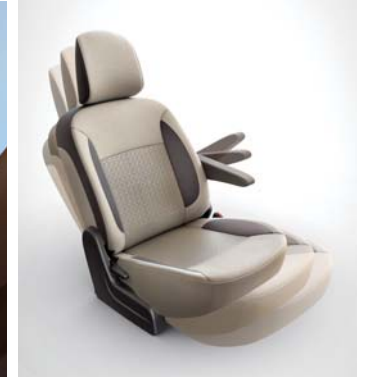

Everything you need, at your fingertips

Comfort is an everyday feeling with the Renault LODGY STEPWAY. It features an advanced **touchscreen MediaNAV infotainment system** with **AUX, USB & Bluetooth®**, **steering mounted audio & phone controls** and **Arkamys® speakers** that make every journey with the family more fun. **The roof mounted 2nd and 3rd row powerful AC** ensures superior and uniform cooling throughout the car while the **8-way adjustable driver's seat** ensures a relaxed drive. Advanced features like **tilt steering, electrically adjustable ORVMs & 12 V charging sockets** take ease to the next level. All of this is complemented by convenient storage units like sunglasses holder, foldable seat back plate and bottle holders. Long drives were never this enjoyable.